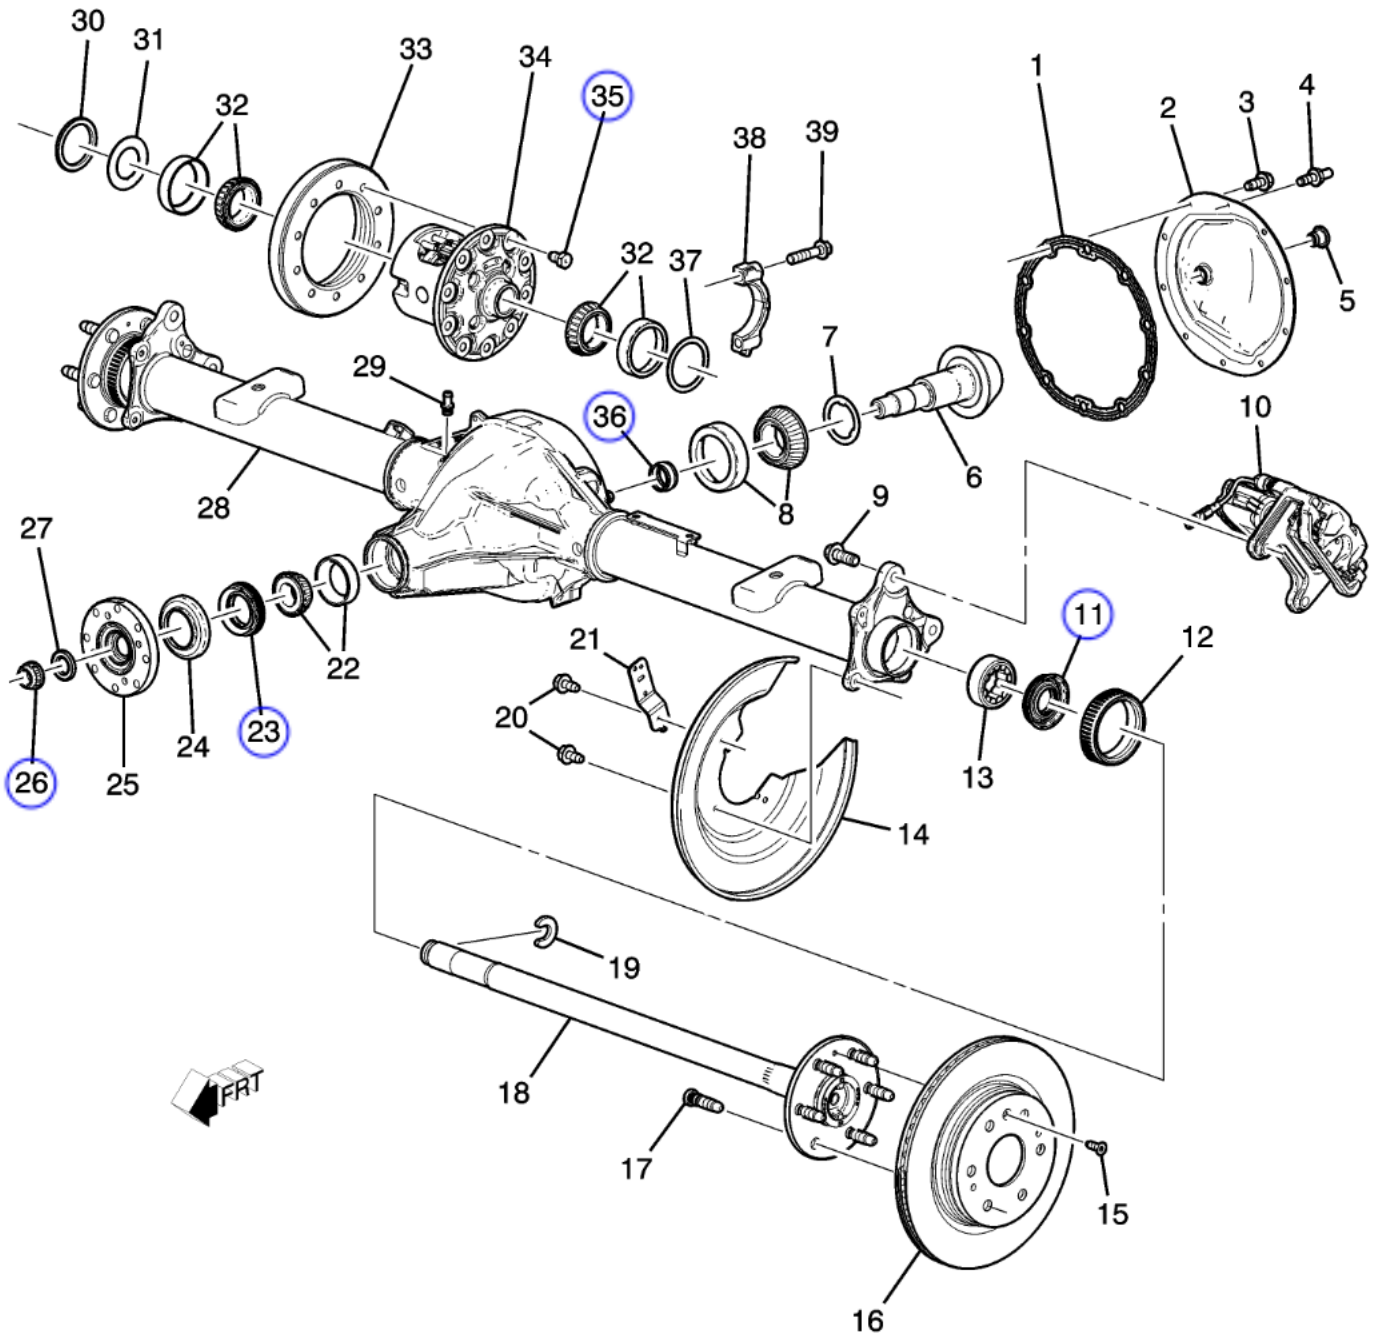

C - Chevrolet>2023>4 - 14B - 14E43 - Colorado>05 - BRAKES-REAR AXLE-PROPELLER SHAFT-WHEELS-TIRES>(U405-022) 2023-2024 4C,4E,4F AXLE ASM/REAR PART 1 (LIMITED SLIP G80)

○ =  Single Use Part

2023/2024 Colorado with G80

Call	Part #	Group	H	Description	Usage	Year	Qty
1	85622276	05.399		GASKET, R/AXL HSG CVR (ACDelco #85622276) (Service Lane Part)	4E (43) (L3B,G80,Z2I)	2023 - 2023	01
2	84937108	05.398		COVER, R/AXL HSG (ACDelco #84937108) (Service Lane Part)	4E (43) (L3B,G80,Z2I)	2023 - 2023	01
3	12471307	05.398		BOLT, R/AXL HSG CVR (M8X1.25X22.6,19.2THD) (13 DRIVER SIZE) (Service Lane Part)	4 (43) (L3B)	2023 - 2024	08
4	11569744	05.398		BOLT, R/AXL HSG CVR (M8X1.25X22/M8X1.25X16) (Service Lane Part)	4 (43) (L3B)	2023 - 2024	02
5	55573646	05.400		PLUG, DIFF CARR FILL (M20X1.5X16) (29 OD) (INCLS O-RING, MAGNET) (ZINC COATED) (SQ/RATCHET STYLE) (4.510) (ACDelco #55573646) (Service Lane Part)	4 (43)	2023 - 2024	01
6		NS		GEAR, DIFF DRV PINION (*KIT2)		2023 - 2024	
7	14038010	05.460		SHIM KIT, DIFF DRV P/GR BRG (.5080-.5842MM) (9.25) (Service Lane Part)	4 (43)	2023 - 2024	01
7	14038011	05.460		SHIM KIT, DIFF DRV P/GR BRG (.6096-.7112MM) (9.25) (Service Lane Part)	4 (43)	2023 - 2024	01
7	14038012	05.460		SHIM KIT, DIFF DRV P/GR BRG (.7366-.8382MM) (9.25) (Service Lane Part)	4 (43)	2023 - 2024	01
7	14038013	05.460		SHIM KIT, DIFF DRV P/GR BRG (.8636-.9398MM) (9.25) (Service Lane Part)	4 (43)	2023 - 2024	01
8	84937117	05.484		BEARING, DIFF DRV P/GR INR (ACDelco #84937117) (Service Lane Part)	4 (43)	2023 - 2024	01
9	11546469	04.665		BOLT, RR BRK CLPR BRKT (M14X2X40,18) (Service Lane Part)	4 (43)	2023 - 2024	04
10		NS		CALIPER, RR BRK (SEE GROUP 04 \"BRAKE CALIPER/REAR\" FOR DETAILED ILLUSTRATED VIEW)		2023 - 2024	