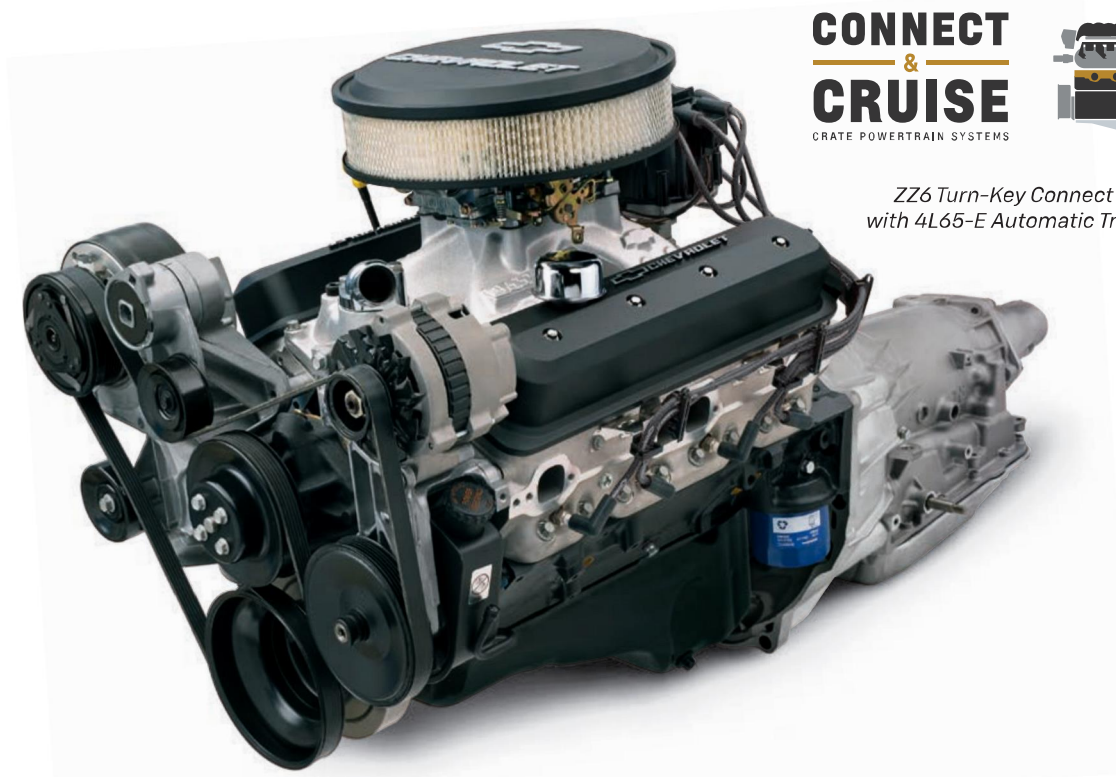

Carbureted Engines with Automatic Transmissions

LS-SERIES

Connect & Cruise System	Engine	Transmission Installation Kit	Transmission	Torque Converter	Transmission Controller
LS 376/515 w/4L70-E	19435102	19259117	19368613	19299803	19332775

SMALL-BLOCK

Connect & Cruise System	Engine	Transmission Installation Kit	Transmission	Torque Converter	Transmission Controller
350 HO Turn-Key w/4L65-E	19433031	19420473	19368611	19299800	19332775
SP350/357 Turn-Key w/4L65-E	19433034	19420473	19368611	19299801	19332775
SP350/385 Turn-Key w/4L65-E	19433040	19420473	19368611	19299801	19332775
ZZ6 Turn-Key w/4L65-E	19433042	19420473	19368611	19299801	19332775
SP383 Turn-Key w/4L70-E	19435452	19420473	19368613	19299801	19332775

BIG-BLOCK

Connect & Cruise System	Engine	Transmission Installation Kit	Transmission	Torque Converter	Transmission Controller
ZZ427/480 Deluxe w/4L70-E	19331572	19433118	19368613	19299801	19332775
ZZ502/502 Deluxe w/4L85-E	19433162	19420956	19300175	19299805	19332780
SP502/605 Deluxe w/4L85-E	19421200	19420956	19300175	19299805	19332780
ZZ572/620 Deluxe w/4L85-E	19331583	19420956	19300175	19299805	19332780

**CONNECT
&
CRUISE**
CRATE POWERTRAIN SYSTEMS

*ZZ6 Turn-Key Connect & Cruise
with 4L65-E Automatic Transmission*