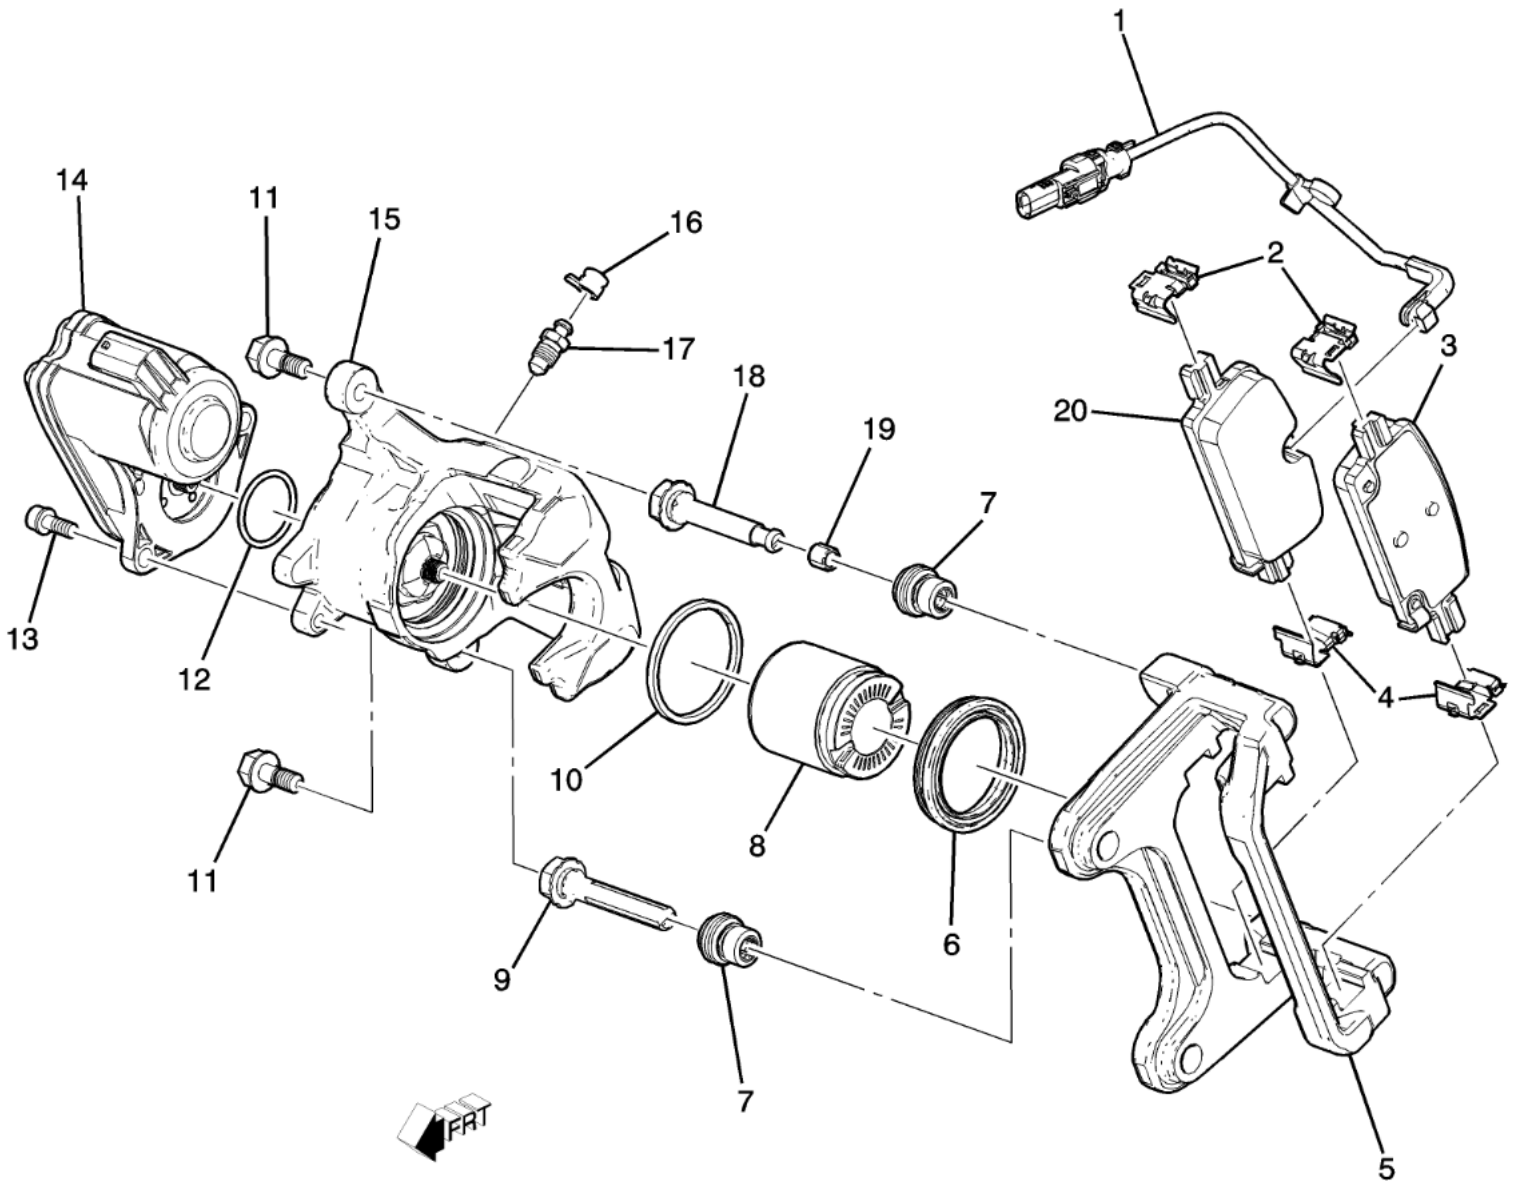

○ =  Single Use Part

5C04-101 05/09/2018

Make: Chevrolet

Year: 2024

Model: Colorado

C - Chevrolet>2024>4 - 14B - Colorado>04 - BRAKES>(5C04-101) 2023-2024 4 BRAKE CALIPER/REAR

Call	Part #	Group	H	Description	Usage	Year	Qty
1	84688287	05.019		SENSOR, RR DISC BRK PAD WEAR (*KIT1) (ACDelco #84688287) (Service Lane Part)	4 (43)	2023 - 2024	02
2		NS		RETAINER, RR DISC BRK PAD (*KIT1)		2023 - 2024	
3		NS		PAD, RR DISC BRK OTR (*KIT1)		2023 - 2024	
4		NS		RETAINER, RR DISC BRK PAD (*KIT1)		2023 - 2024	
5	13514241	04.665		BRACKET, RR BRK CLPR (PAINT TO MATCH) (ACDelco #13514241) (Service Lane Part)	4 (43)	2023 - 2024	AR
6		NS		BOOT, RR BRK CLPR PSTN (*KIT2,KIT3,KIT5)		2023 - 2024	
7		NS		BOOT, RR BRK CLPR GDE PIN (*KIT6)		2023 - 2024	
8		NS		PISTON, RR BRK CLPR (*KIT3,KIT5)		2023 - 2024	
9		NS		PIN, RR BRK CLPR GDE (*KIT4)		2023 - 2024	
10		NS		SEAL, RR BRK CYL PSTN (*KIT2,KIT3,KIT5)		2023 - 2024	
11	13579698	04.665		BOLT, RR BRK CLPR GDE PIN (M8X21,8MM HD HEIGHT) (SHANK W/BODY) (ACDelco #13579698) (Service Lane Part)	4 (43)	2023 - 2024	04
12		NS		SEAL, RR PARK BRK ACTR LVR (PART OF 14) (*KIT7)		2023 - 2024	
13	13596674	04.591		BOLT, PARK BRK ACTR (PART OF 14) (*KIT7) (Service Lane Part)	4 (43)	2023 - 2024	04
14	13513581	04.591		ACTUATOR KIT, RR PARK BRK (INCLS 12,13) (ACDelco #179-2292) (Service Lane Part)	4 (43)	2023 - 2024	02
15		NS		CALIPER, RR BRK (W/O BRK PADS & BRKT) (*KIT3)		2023 - 2024	
16		NS		CAP, RR BRK BLEDR VLV (*KIT3)		2023 - 2024	